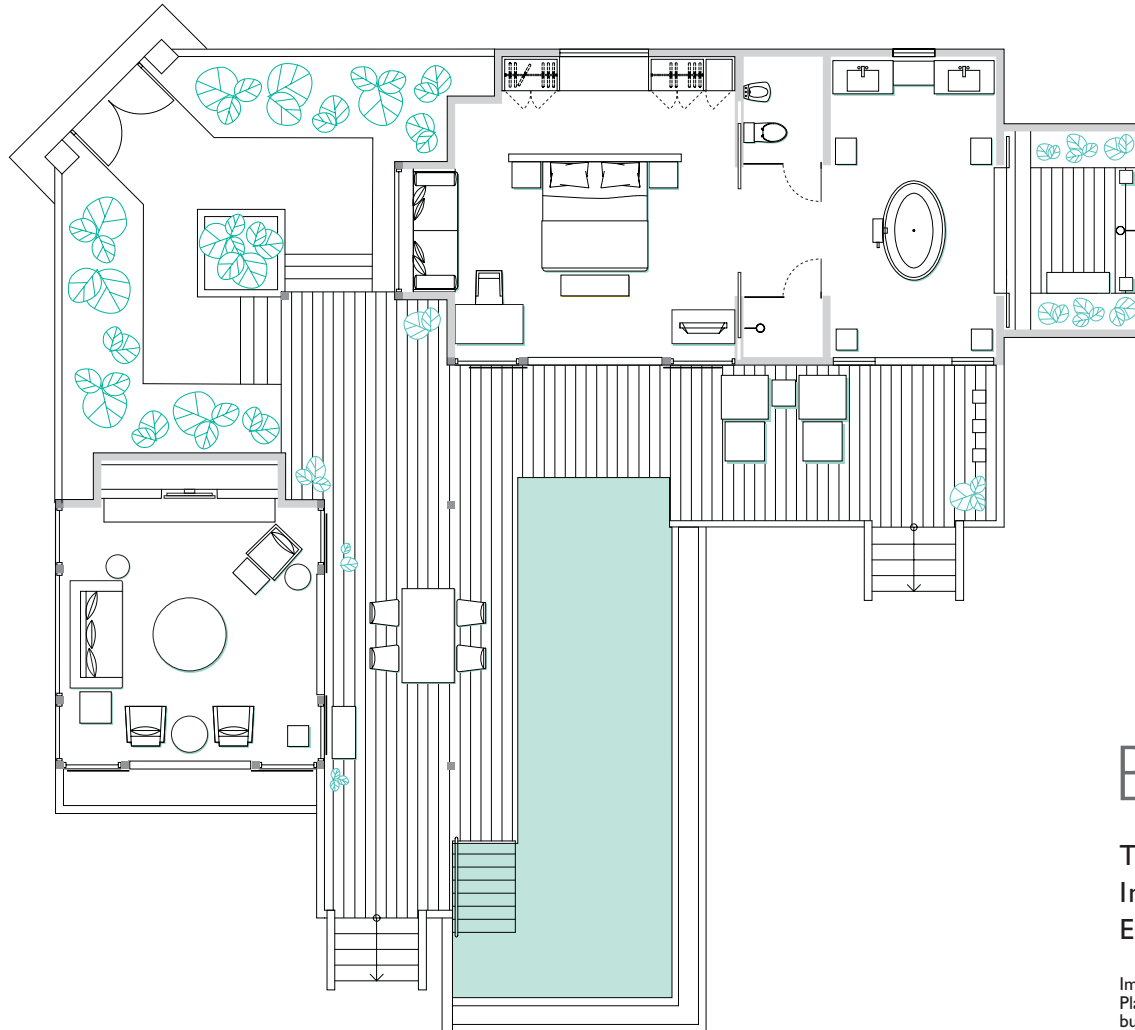

Shangri-La's

Villingili Resort & Spa

MALDIVES

BEACH VILLA

Total Space 189m² / 2,034ft²

Interior Space 93m² / 1,001ft²

Exterior Space 96m² / 1,033ft²

Images are not to scale.
Plans are representative of the villa category
but some variations may occur.