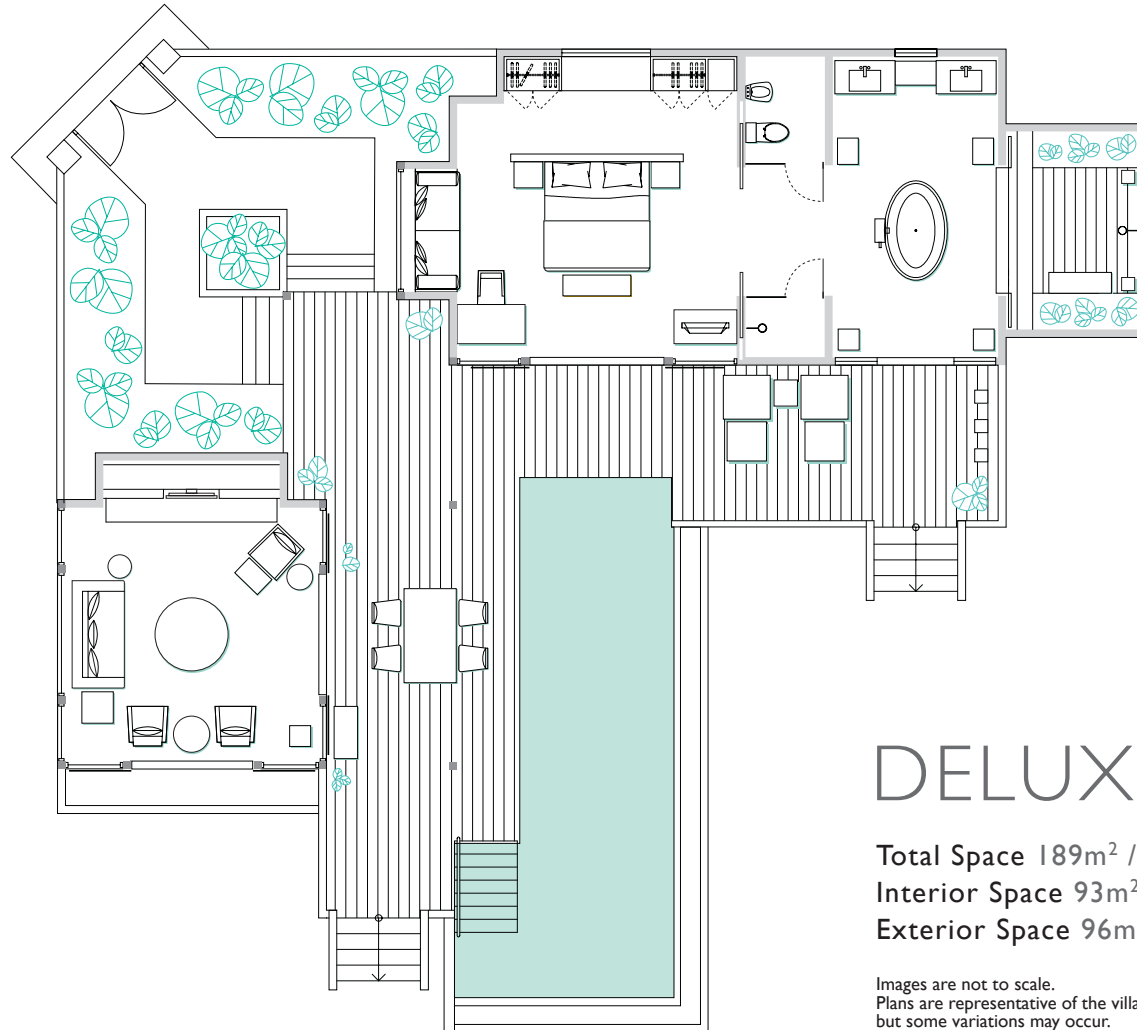

## POOL VILLA

Total Space 133m<sup>2</sup> / 1,432ft<sup>2</sup>

Interior Space 79m<sup>2</sup> / 850ft<sup>2</sup>

Exterior Space 55m<sup>2</sup> / 592ft<sup>2</sup>

Images are not to scale.  
Plans are representative of the villa category  
but some variations may occur.

## DELUXE POOL VILLA

Total Space 189m<sup>2</sup> / 2,034ft<sup>2</sup>

Interior Space 93m<sup>2</sup> / 1,001ft<sup>2</sup>

Exterior Space 96m<sup>2</sup> / 1,033ft<sup>2</sup>

Images are not to scale.  
Plans are representative of the villa category  
but some variations may occur.