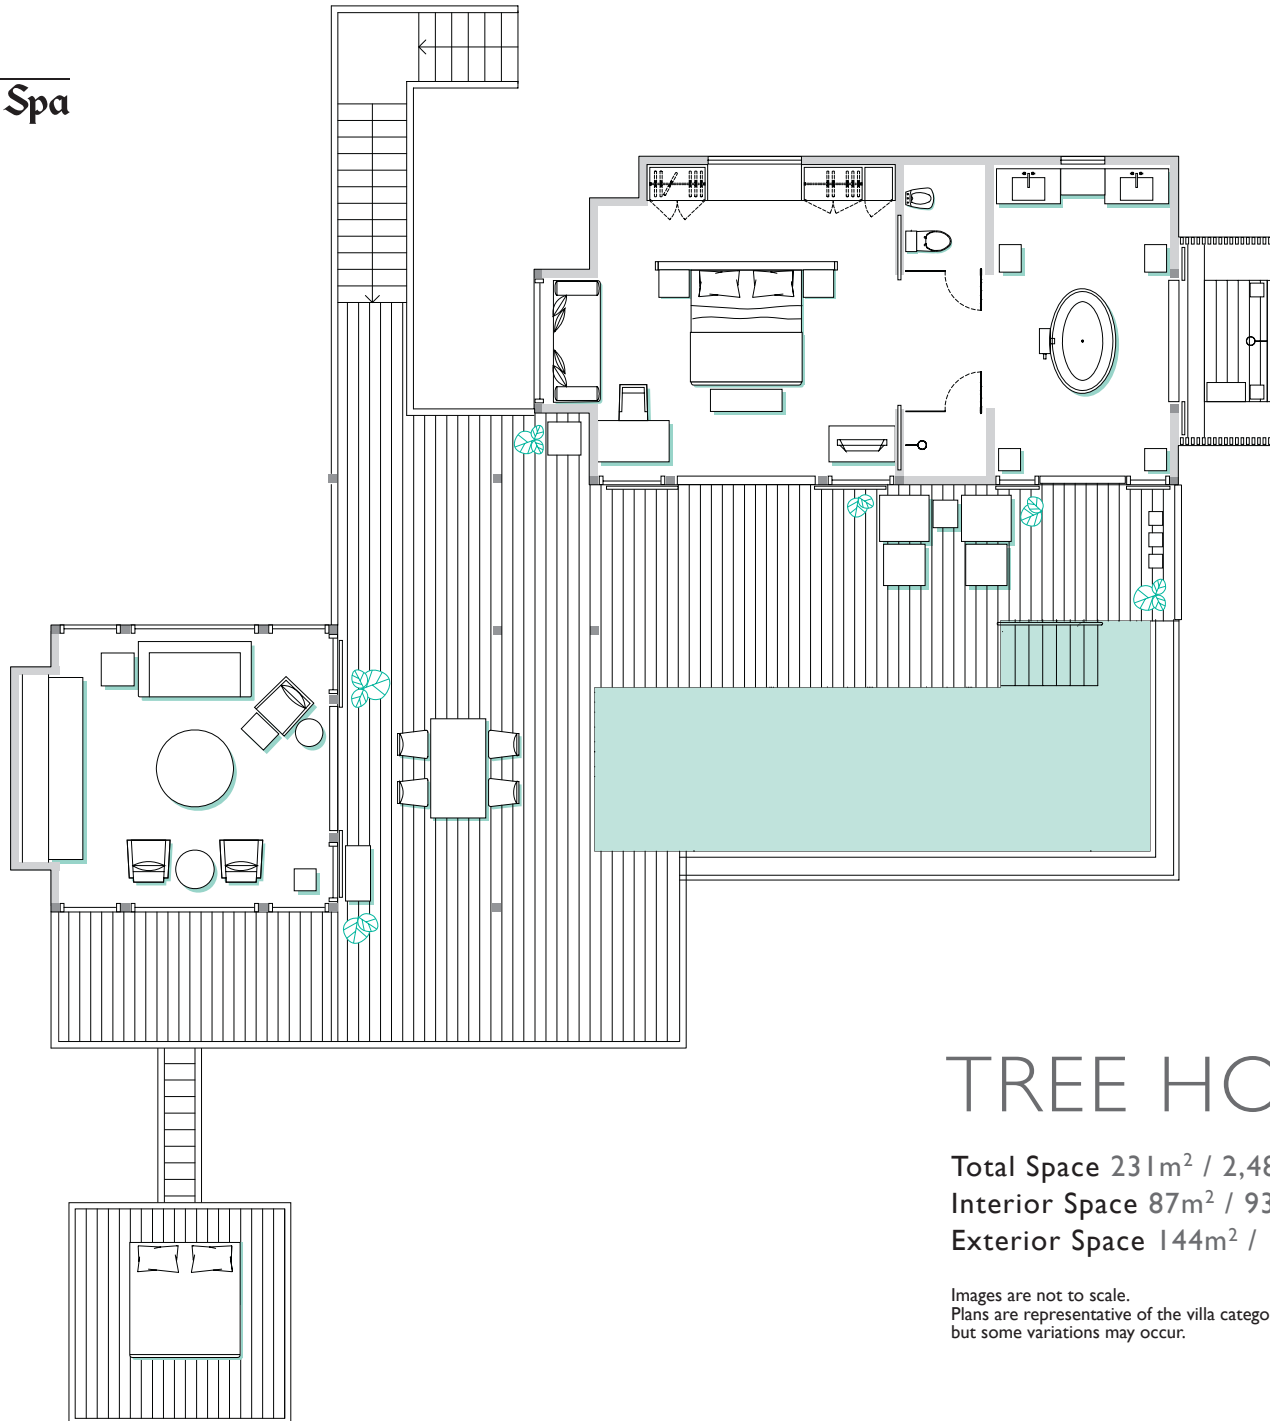

## TWO BEDROOM BEACH VILLA

Total Space 224m<sup>2</sup> / 2,411ft<sup>2</sup>

Interior Space 118m<sup>2</sup> / 1,270ft<sup>2</sup>

Exterior Space 106m<sup>2</sup> / 1,141ft<sup>2</sup>

Images are not to scale.  
Plans are representative of the villa category  
but some variations may occur.

## OCEAN VIEW VILLA

Total Space 218m<sup>2</sup> / 2,347ft<sup>2</sup>

Interior Space 87m<sup>2</sup> / 936ft<sup>2</sup>

Exterior Space 131m<sup>2</sup> / 1,410ft<sup>2</sup>

Images are not to scale.  
Plans are representative of the villa category  
but some variations may occur.

## TREE HOUSE VILLA

Total Space 231m<sup>2</sup> / 2,486ft<sup>2</sup>

Interior Space 87m<sup>2</sup> / 936ft<sup>2</sup>

Exterior Space 144m<sup>2</sup> / 1,550ft<sup>2</sup>

Images are not to scale.  
Plans are representative of the villa category  
but some variations may occur.