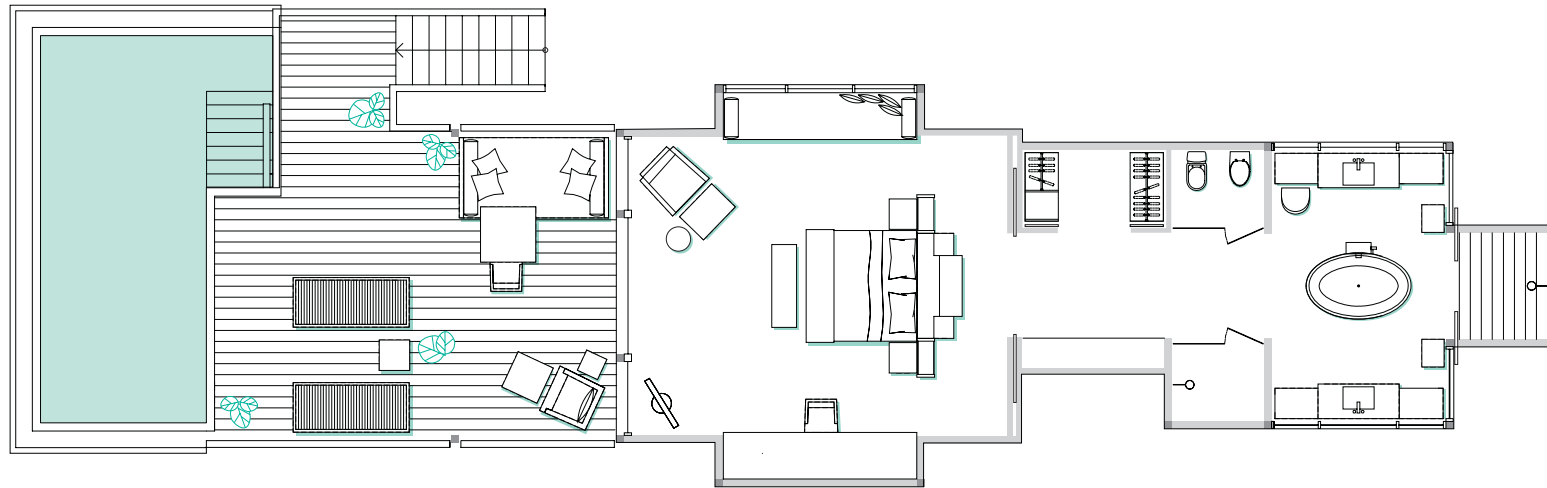

# VILLAS FLOOR PLAN

Pool Villa Beach Villa Water Villa Twin Beach Villa Tree House Villa Villa Muthee Villa Laalu

Shangri-La's

Villingili Resort & Spa

MALDIVES

## POOL VILLA

Total Space 133m<sup>2</sup> / 1,432ft<sup>2</sup>

Interior Space 79m<sup>2</sup> / 850ft<sup>2</sup>

Exterior Space 55m<sup>2</sup> / 592ft<sup>2</sup>

Images are not to scale.  
Plans are representative of the villa category  
but some variations may occur.