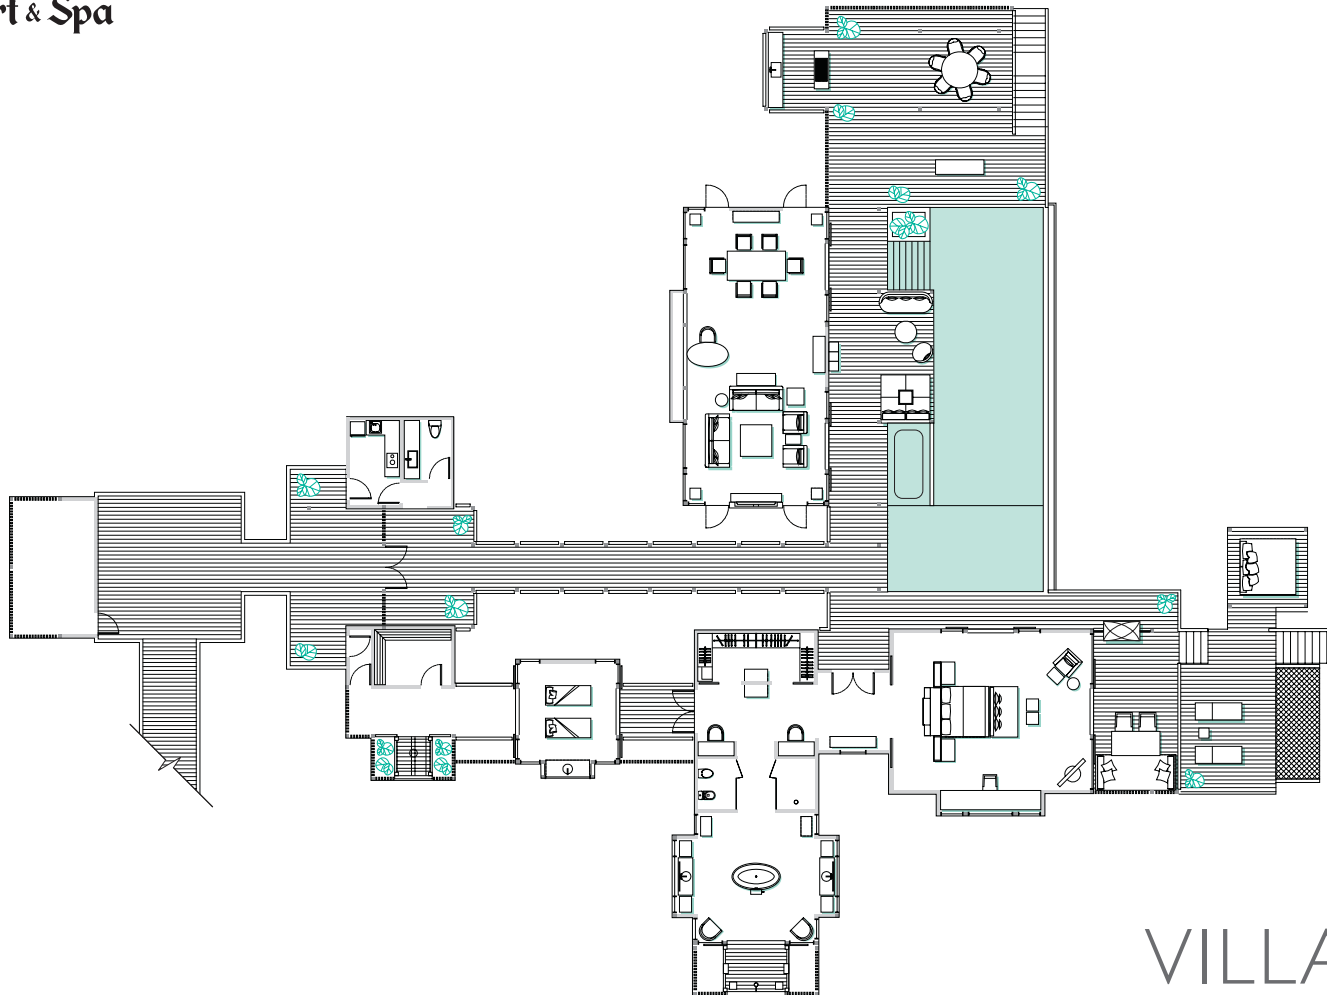

Shangri-La's

Villingili Resort & Spa

MALDIVES

VILLA MUTHEE

Total Space 570m² / 6,135ft²

Interior Space 275m² / 2,960ft²

Exterior Space 295m² / 3,175ft²

Images are not to scale.
Plans are representative of the villa category
but some variations may occur.