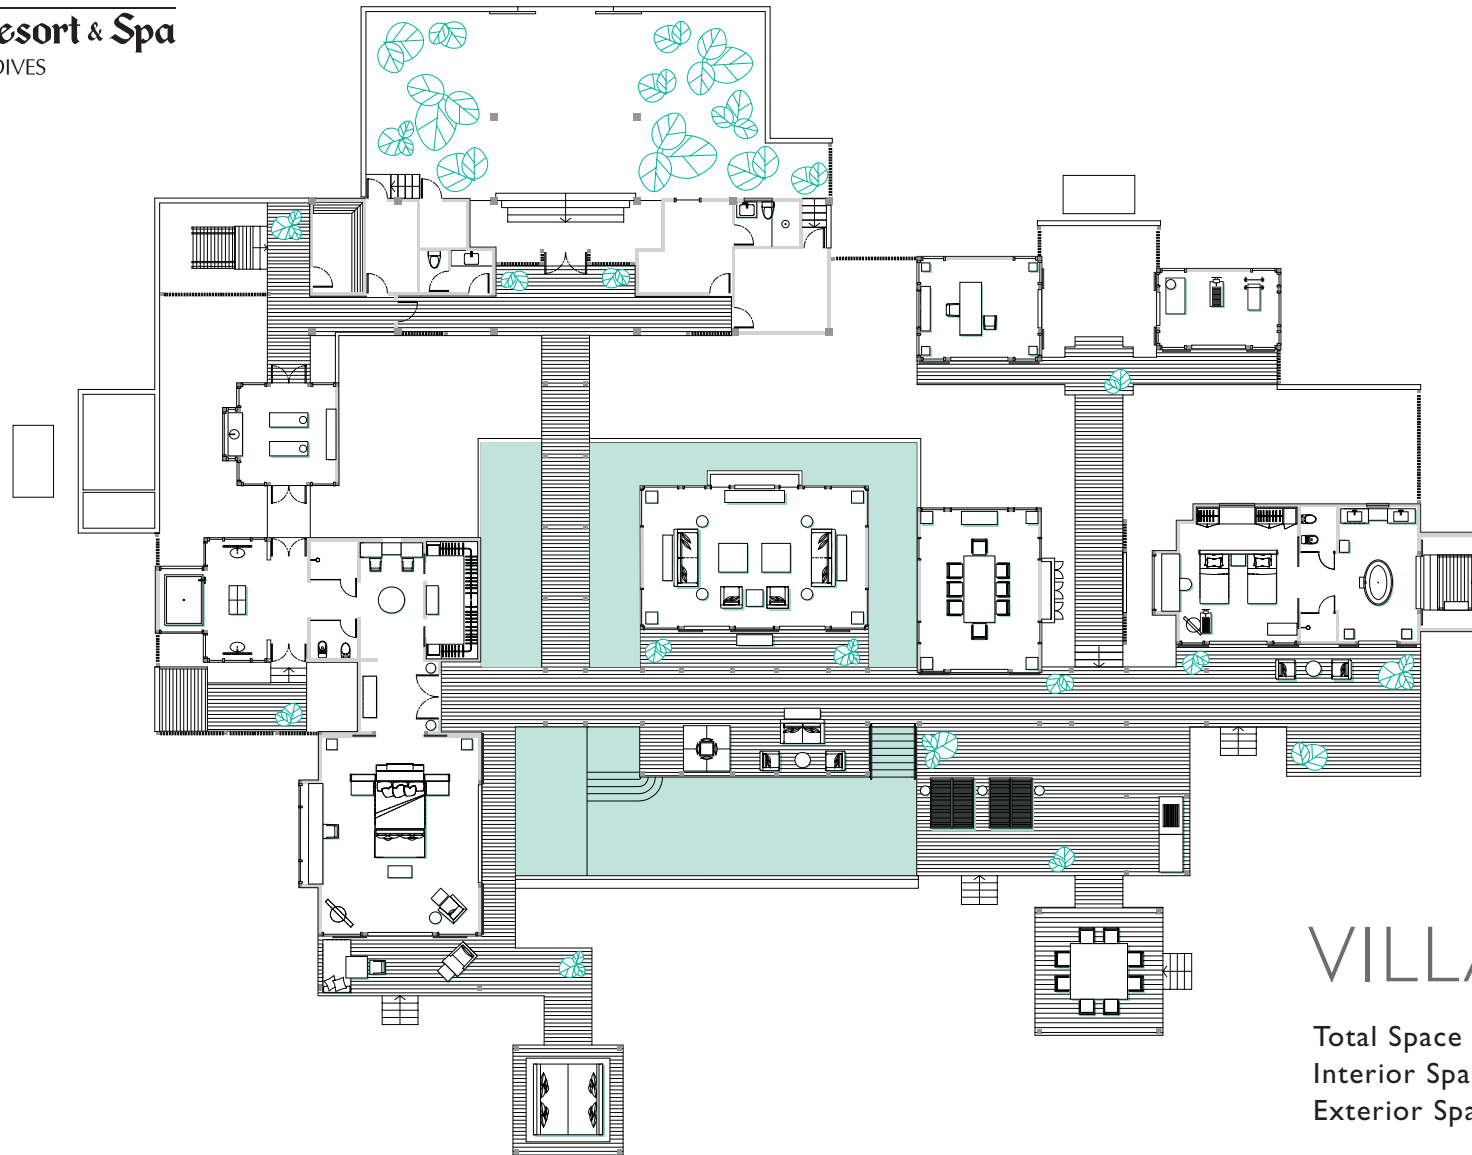

Shangri-La's

Villingili Resort & Spa
MALDIVES

VILLA LAALU

Total Space 957m² / 10,301ft²
Interior Space 472m² / 5,081ft²
Exterior Space 485m² / 5,220ft²

Images are not to scale.
Plans are representative of the villa category
but some variations may occur.