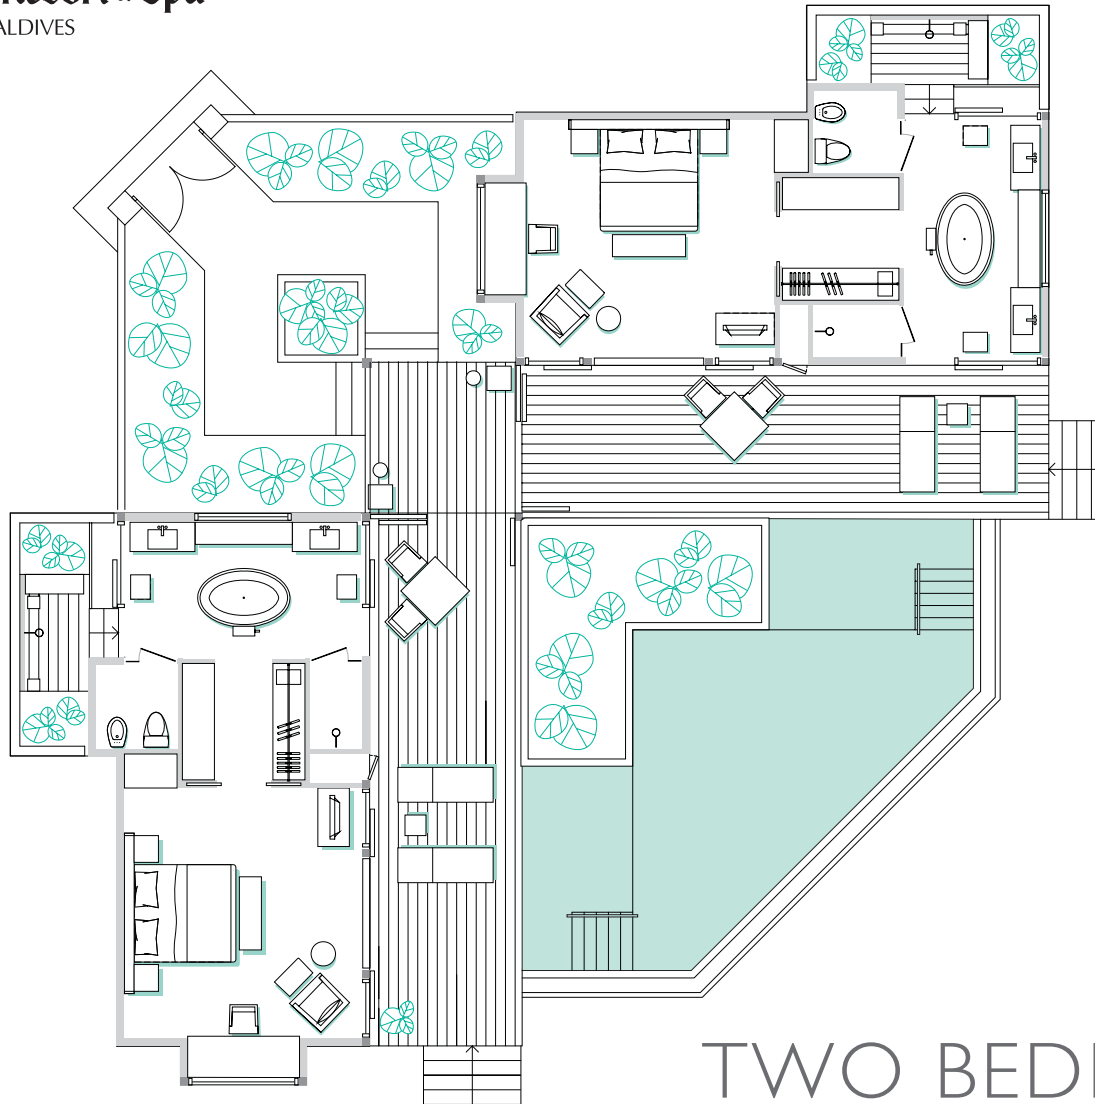

Shangri-La's

Villingili Resort & Spa

MALDIVES

TWO BEDROOM BEACH VILLA

Total Space 224m² / 2,411ft²

Interior Space 118m² / 1,270ft²

Exterior Space 106m² / 1,141ft²

Images are not to scale.
Plans are representative of the villa category
but some variations may occur.