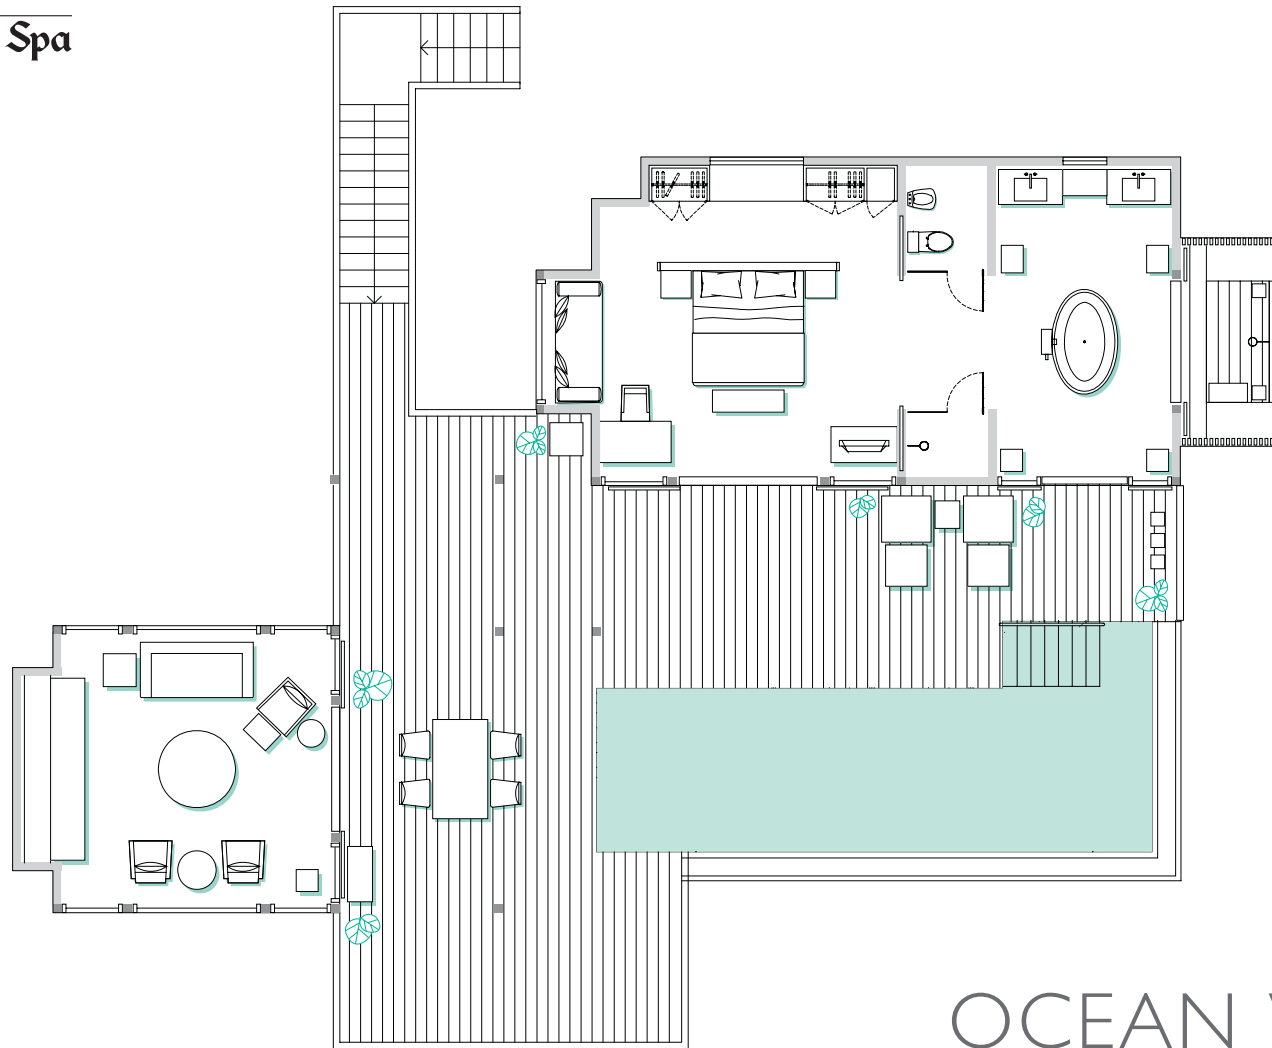

## TWO BEDROOM BEACH VILLA

Total Space 224m<sup>2</sup> / 2,411ft<sup>2</sup>

Interior Space 118m<sup>2</sup> / 1,270ft<sup>2</sup>

Exterior Space 106m<sup>2</sup> / 1,141ft<sup>2</sup>

Images are not to scale.  
Plans are representative of the villa category  
but some variations may occur.

## OCEAN VIEW VILLA

Total Space 218m<sup>2</sup> / 2,347ft<sup>2</sup>

Interior Space 87m<sup>2</sup> / 936ft<sup>2</sup>

Exterior Space 131m<sup>2</sup> / 1,410ft<sup>2</sup>

Images are not to scale.  
Plans are representative of the villa category  
but some variations may occur.