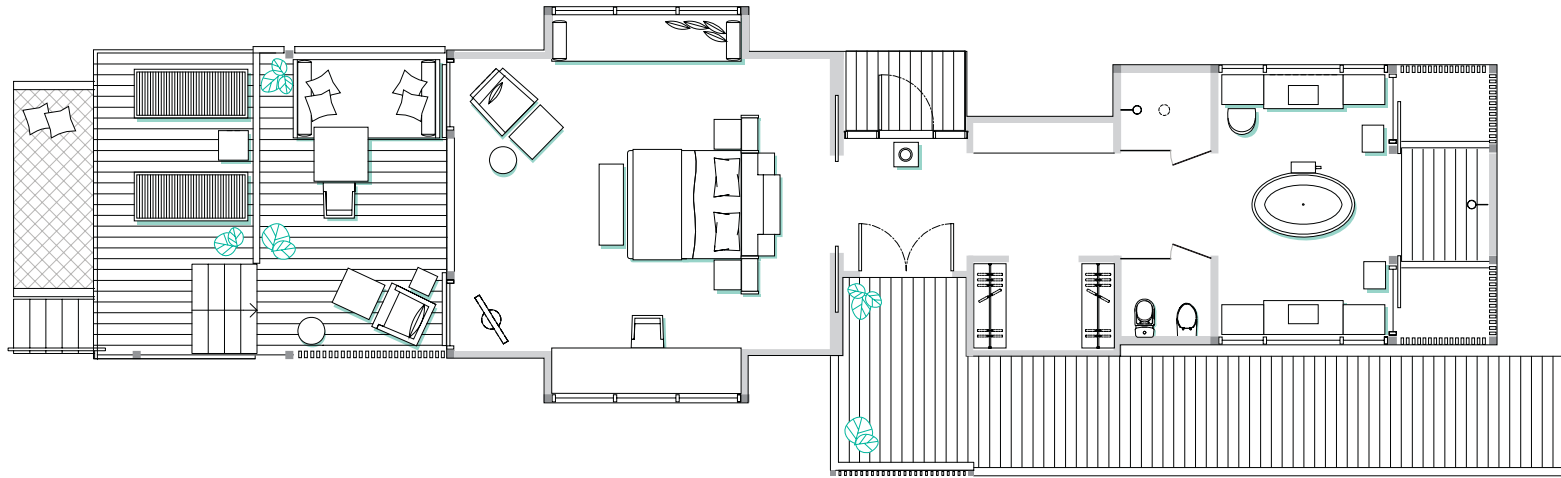

Shangri-La's

Villingili Resort & Spa

MALDIVES

WATER VILLA

Total Space 166m² / 1,787ft²

Interior Space 94m² / 1,012ft²

Exterior Space 72m² / 775ft²

Images are not to scale.
Plans are representative of the villa category
but some variations may occur.