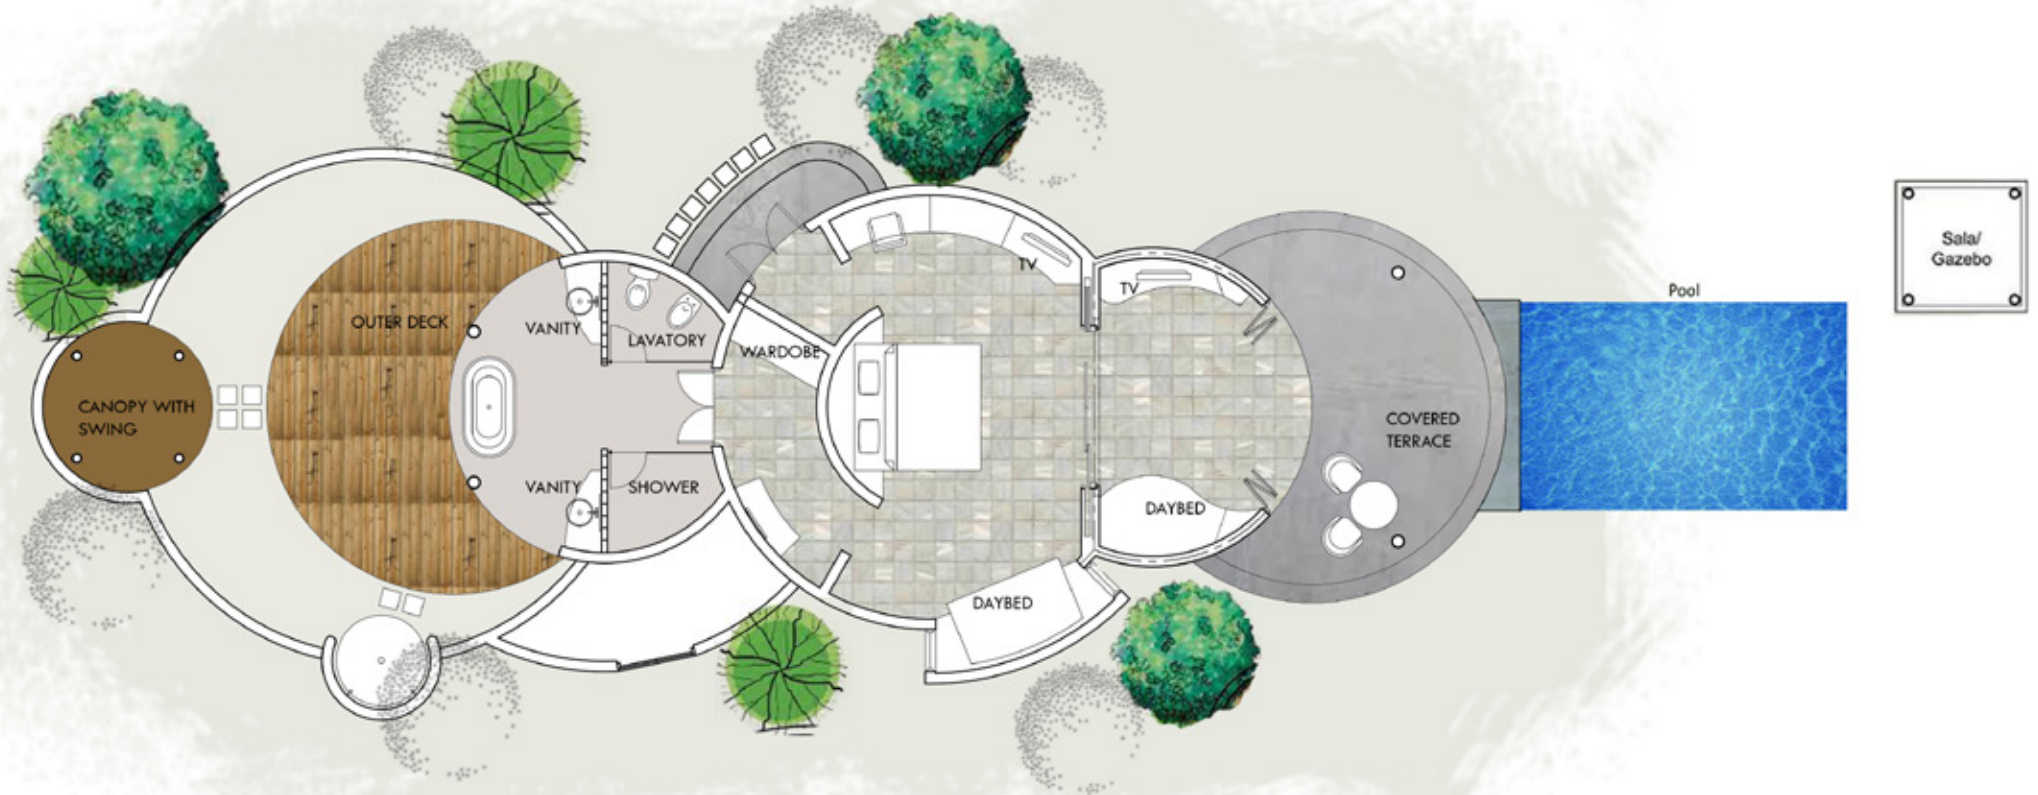

Bedroom	41 sqm
Bathroom	72 sqm
Terrace	17 sqm
Total	128 sqm

BEACH VILLA

The SUN SIYAM
IRU FUSHI
MALDIVES

Bedroom	41 sqm
Bathroom	72 sqm
Terrace	17 sqm
Total	128 sqm

DELUXE BEACH VILLA

The SUN SIYAM
IRU FUSHI
MALDIVES

Bedroom	41 sqm
Bathroom	72 sqm
Terrace	17 sqm
Total	128 sqm

SUNRISE DELUXE BEACH VILLA

The SUN SIYAM
IRU FUSHI
MALDIVES

Bed Room	41 sqm
Bathroom	72 sqm
Terrace	17 sqm
Pool	21 sqm
Total	150 sqm

DELUXE BEACH VILLA WITH POOL

The SUN SIYAM
IRU FUSHI
MALDIVES

FAMILY DELUXE BEACH VILLA WITH POOL

Bedroom	51 sqm
Bathroom	77 sqm
Terrace	15 sqm
Total	143 sqm

POOL BEACH VILLA

The SUN SIYAM
IRU FUSHI
MALDIVES

WATER VILLA

HORIZON WATER VILLA

SUNSET HORIZON WATER VILLA

INFINITY WATER VILLA

Indoor	210 sqm
Deck	180 sqm
Exterior	360 sqm
Total	780 sqm

HIDDEN RETREAT

AQUA RETREAT

The SUN SIYAM
IRU FUSHI
MALDIVES

First Floor

Indoor	442 sqm
Deck	158 sqm
Total	600 sqm