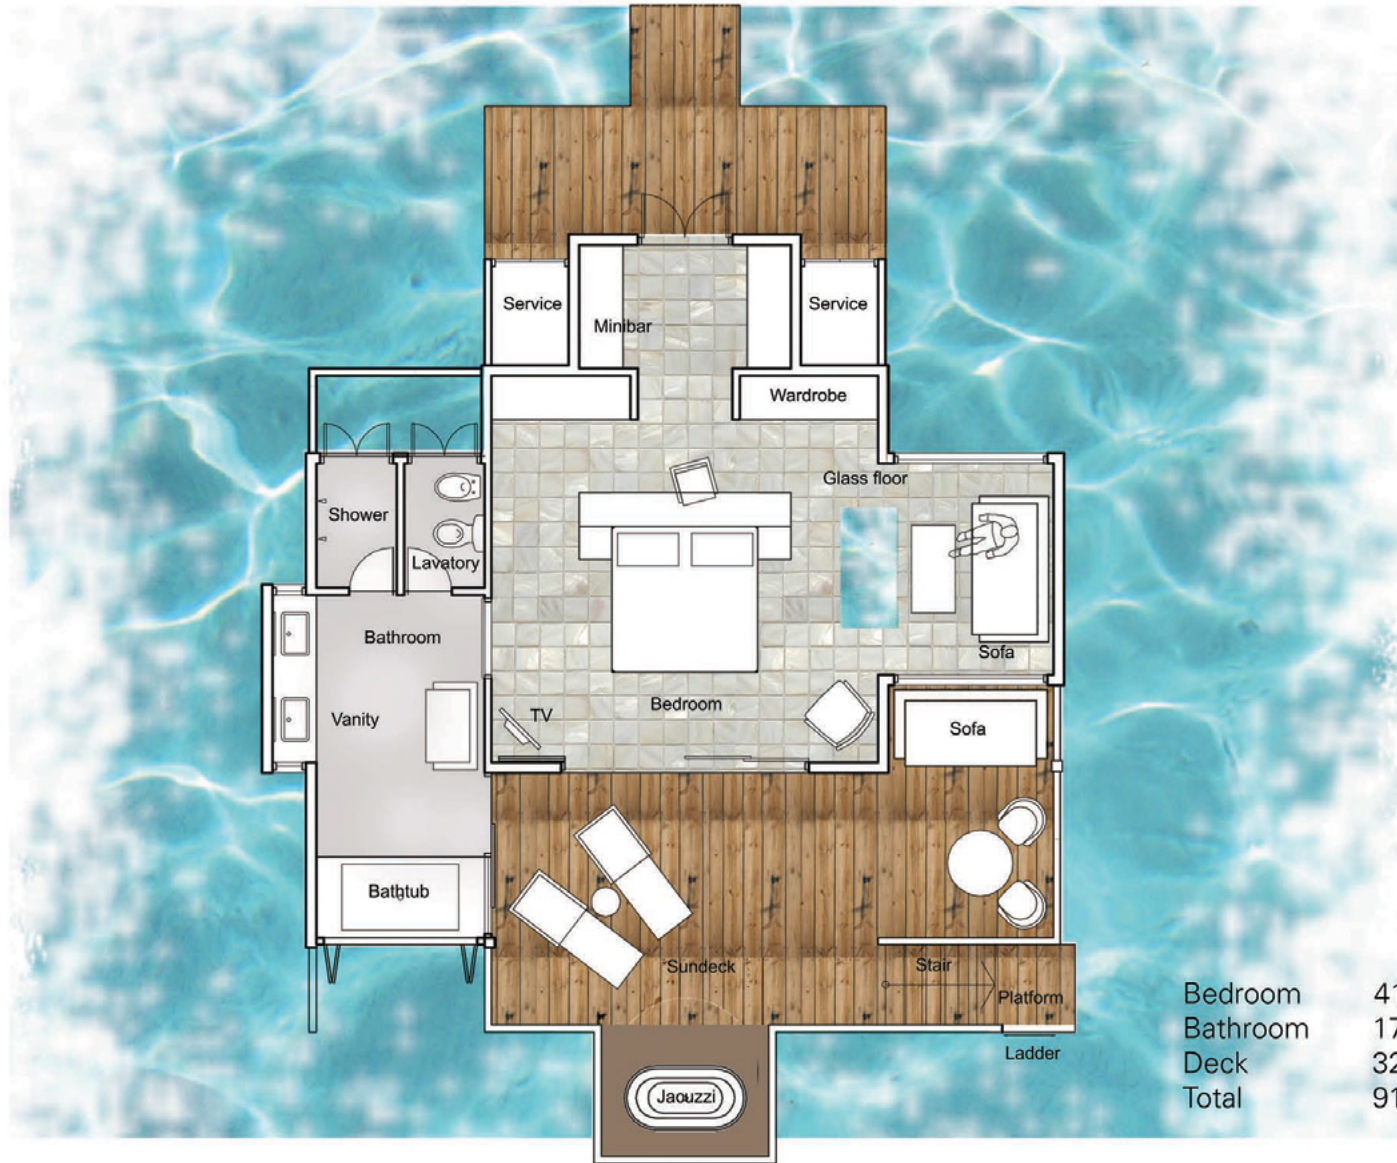

Bedroom	41 sqm
Bathroom	72 sqm
Terrace	17 sqm
Total	128 sqm

BEACH VILLA

The SUN SIYAM
IRU FUSHI
MALDIVES

Bedroom	41 sqm
Bathroom	72 sqm
Terrace	17 sqm
Total	128 sqm

DELUXE BEACH VILLA

The SUN SIYAM
IRU FUSHI
MALDIVES

Bedroom	41 sqm
Bathroom	72 sqm
Terrace	17 sqm
Total	128 sqm

SUNRISE DELUXE BEACH VILLA

The SUN SIYAM
IRU FUSHI
MALDIVES

Bed Room	41 sqm
Bathroom	72 sqm
Terrace	17 sqm
Pool	21 sqm
Total	150 sqm

DELUXE BEACH VILLA WITH POOL

The SUN SIYAM
IRU FUSHI
MALDIVES

FAMILY DELUXE BEACH VILLA WITH POOL

Bedroom	51 sqm
Bathroom	77 sqm
Terrace	15 sqm
Total	143 sqm

POOL BEACH VILLA

The SUN SIYAM
IRU FUSHI
MALDIVES

WATER VILLA

HORIZON WATER VILLA

SUNSET HORIZON WATER VILLA

INFINITY WATER VILLA

Indoor	210 sqm
Deck	180 sqm
Exterior	360 sqm
Total	780 sqm

HIDDEN RETREAT

AQUA RETREAT

The SUN SIYAM
IRU FUSHI
MALDIVES

First Floor

Indoor	442 sqm
Deck	158 sqm
Total	600 sqm