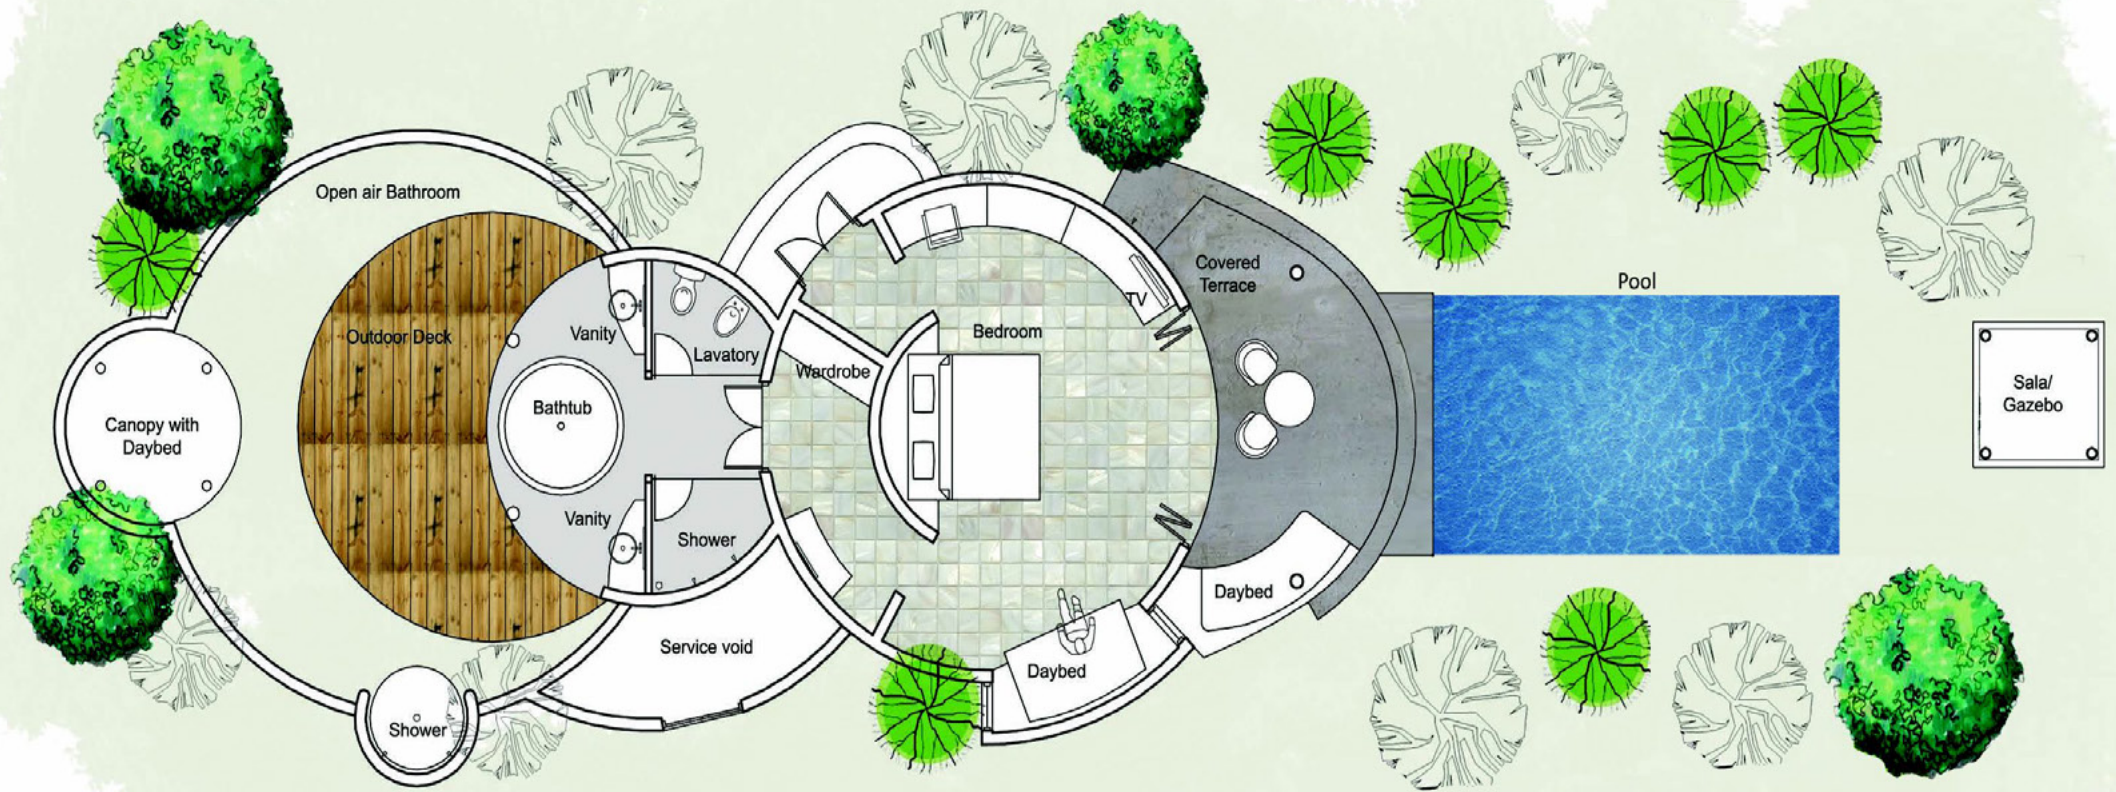

Bedroom	41 sqm
Bathroom	72 sqm
Terrace	17 sqm
Total	128 sqm

BEACH VILLA

The SUN SIYAM
IRU FUSHI
MALDIVES

Bedroom	41 sqm
Bathroom	72 sqm
Terrace	17 sqm
Total	128 sqm

DELUXE BEACH VILLA

The SUN SIYAM
IRU FUSHI
MALDIVES

Bedroom	41 sqm
Bathroom	72 sqm
Terrace	17 sqm
Total	128 sqm

SUNRISE DELUXE BEACH VILLA

The SUN SIYAM
IRU FUSHI
MALDIVES

Bed Room	41 sqm
Bathroom	72 sqm
Terrace	17 sqm
Pool	21 sqm
Total	150 sqm

DELUXE BEACH VILLA WITH POOL

The SUN SIYAM
IRU FUSHI
MALDIVES

FAMILY DELUXE BEACH VILLA WITH POOL

Bedroom	51 sqm
Bathroom	77 sqm
Terrace	15 sqm
Total	143 sqm

POOL BEACH VILLA

The SUN SIYAM
IRU FUSHI
MALDIVES

WATER VILLA

HORIZON WATER VILLA

SUNSET HORIZON WATER VILLA

INFINITY WATER VILLA

Indoor	210 sqm
Deck	180 sqm
Exterior	360 sqm
Total	780 sqm

HIDDEN RETREAT

AQUA RETREAT

The SUN SIYAM
IRU FUSHI
MALDIVES

First Floor

Indoor	442 sqm
Deck	158 sqm
Total	600 sqm