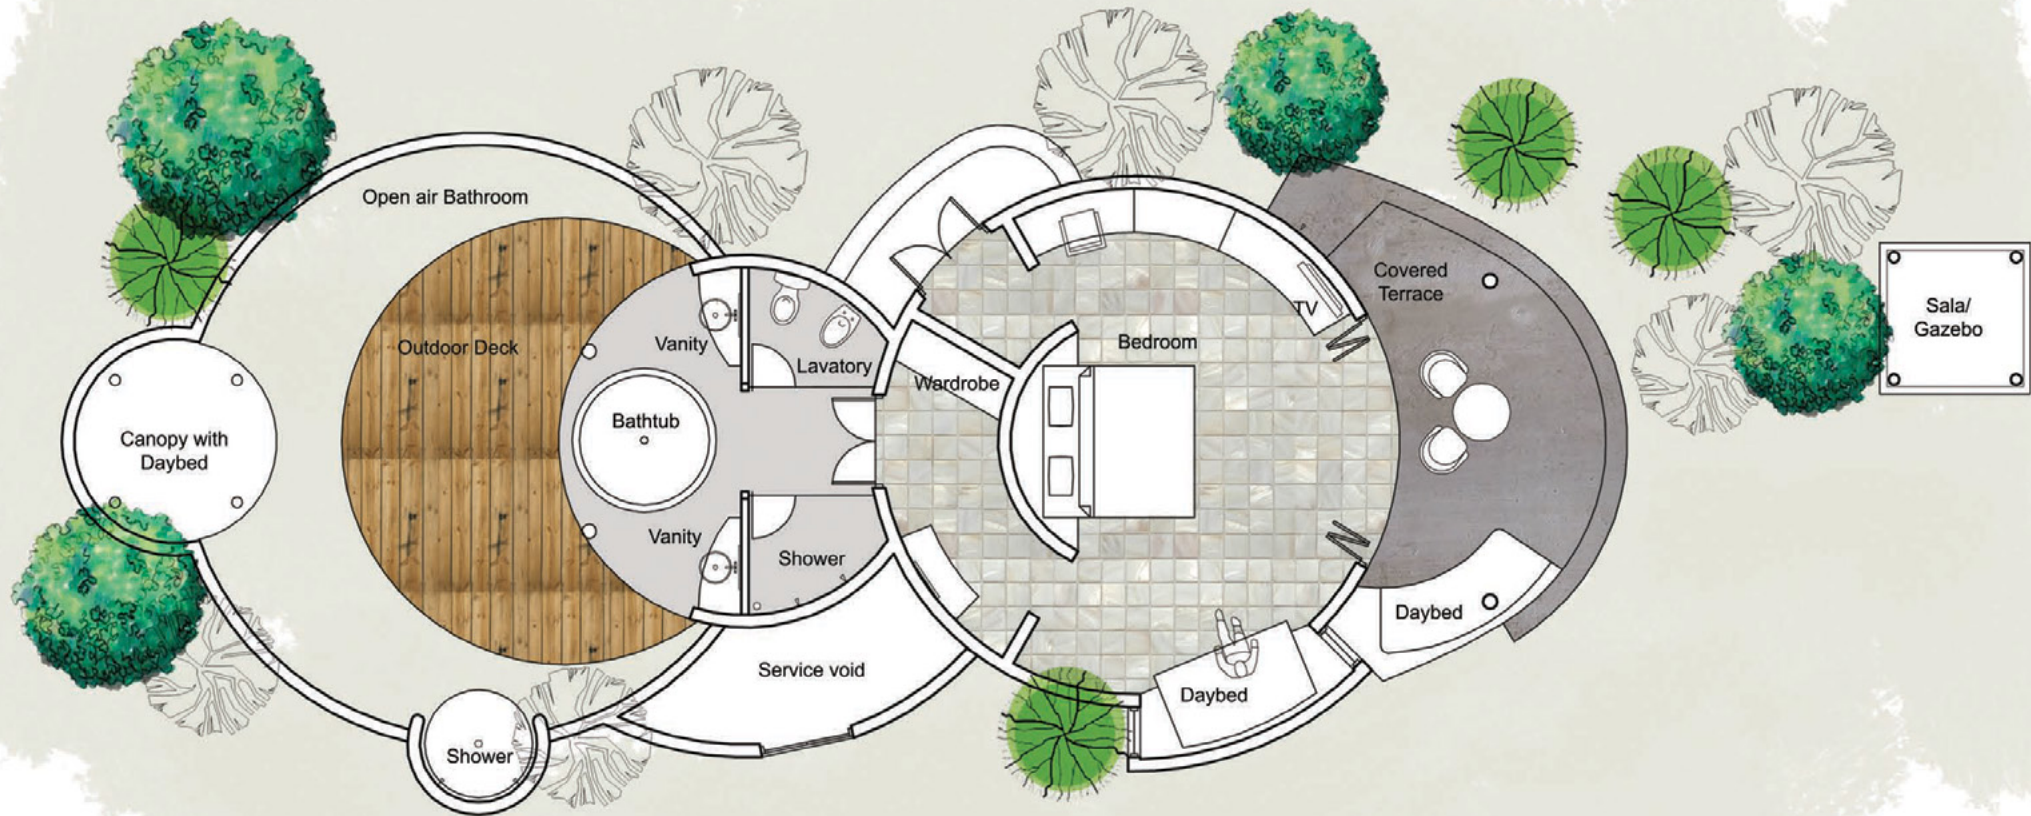

Bedroom	41 sqm
Bathroom	72 sqm
Terrace	17 sqm
Total	128 sqm

BEACH VILLA

The SUN SIYAM
IRU FUSHI
MALDIVES

Bedroom	41 sqm
Bathroom	72 sqm
Terrace	17 sqm
Total	128 sqm

DELUXE BEACH VILLA

The SUN SIYAM
IRU FUSHI
MALDIVES

Bedroom	41 sqm
Bathroom	72 sqm
Terrace	17 sqm
Total	128 sqm

SUNRISE DELUXE BEACH VILLA

The SUN SIYAM
IRU FUSHI
MALDIVES

Bed Room	41 sqm
Bathroom	72 sqm
Terrace	17 sqm
Pool	21 sqm
Total	150 sqm

DELUXE BEACH VILLA WITH POOL

The SUN SIYAM
IRU FUSHI
MALDIVES

FAMILY DELUXE BEACH VILLA WITH POOL

Bedroom	51 sqm
Bathroom	77 sqm
Terrace	15 sqm
Total	143 sqm

POOL BEACH VILLA

The SUN SIYAM
IRU FUSHI
MALDIVES

WATER VILLA

HORIZON WATER VILLA

SUNSET HORIZON WATER VILLA

INFINITY WATER VILLA

Indoor	210 sqm
Deck	180 sqm
Exterior	360 sqm
Total	780 sqm

HIDDEN RETREAT

AQUA RETREAT

The SUN SIYAM
IRU FUSHI
MALDIVES

First Floor

Indoor	442 sqm
Deck	158 sqm
Total	600 sqm