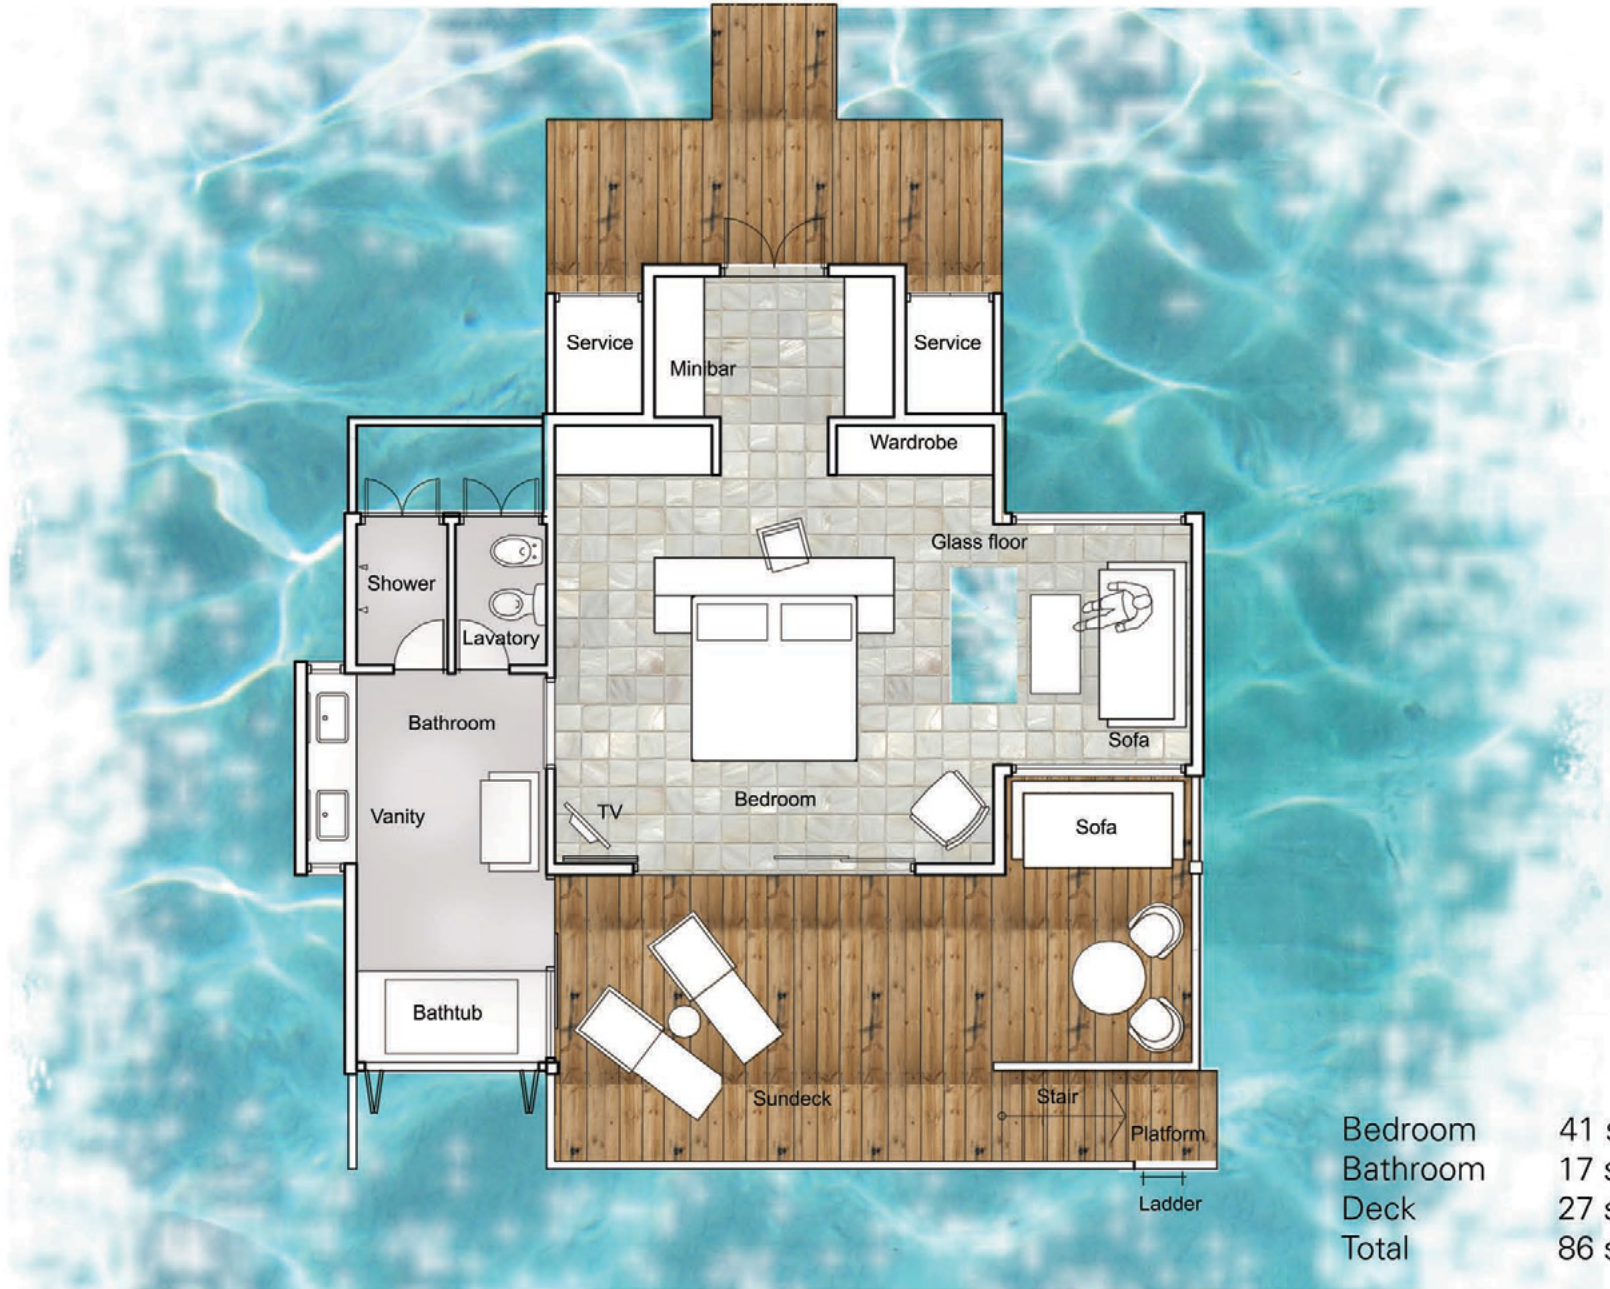

Bedroom	41 sqm
Bathroom	72 sqm
Terrace	17 sqm
Total	128 sqm

BEACH VILLA

The SUN SIYAM
IRU FUSHI
MALDIVES

Bedroom	41 sqm
Bathroom	72 sqm
Terrace	17 sqm
Total	128 sqm

DELUXE BEACH VILLA

The SUN SIYAM
IRU FUSHI
MALDIVES

Bedroom	41 sqm
Bathroom	72 sqm
Terrace	17 sqm
Total	128 sqm

SUNRISE DELUXE BEACH VILLA

The SUN SIYAM
IRU FUSHI
MALDIVES

Bed Room	41 sqm
Bathroom	72 sqm
Terrace	17 sqm
Pool	21 sqm
Total	150 sqm

DELUXE BEACH VILLA WITH POOL

The SUN SIYAM
IRU FUSHI
MALDIVES

FAMILY DELUXE BEACH VILLA WITH POOL

Bedroom	51 sqm
Bathroom	77 sqm
Terrace	15 sqm
Total	143 sqm

POOL BEACH VILLA

The SUN SIYAM
IRU FUSHI
MALDIVES

WATER VILLA

HORIZON WATER VILLA

SUNSET HORIZON WATER VILLA

INFINITY WATER VILLA

Indoor	210 sqm
Deck	180 sqm
Exterior	360 sqm
Total	780 sqm

HIDDEN RETREAT

AQUA RETREAT

The SUN SIYAM
IRU FUSHI
MALDIVES

First Floor

Indoor	442 sqm
Deck	158 sqm
Total	600 sqm