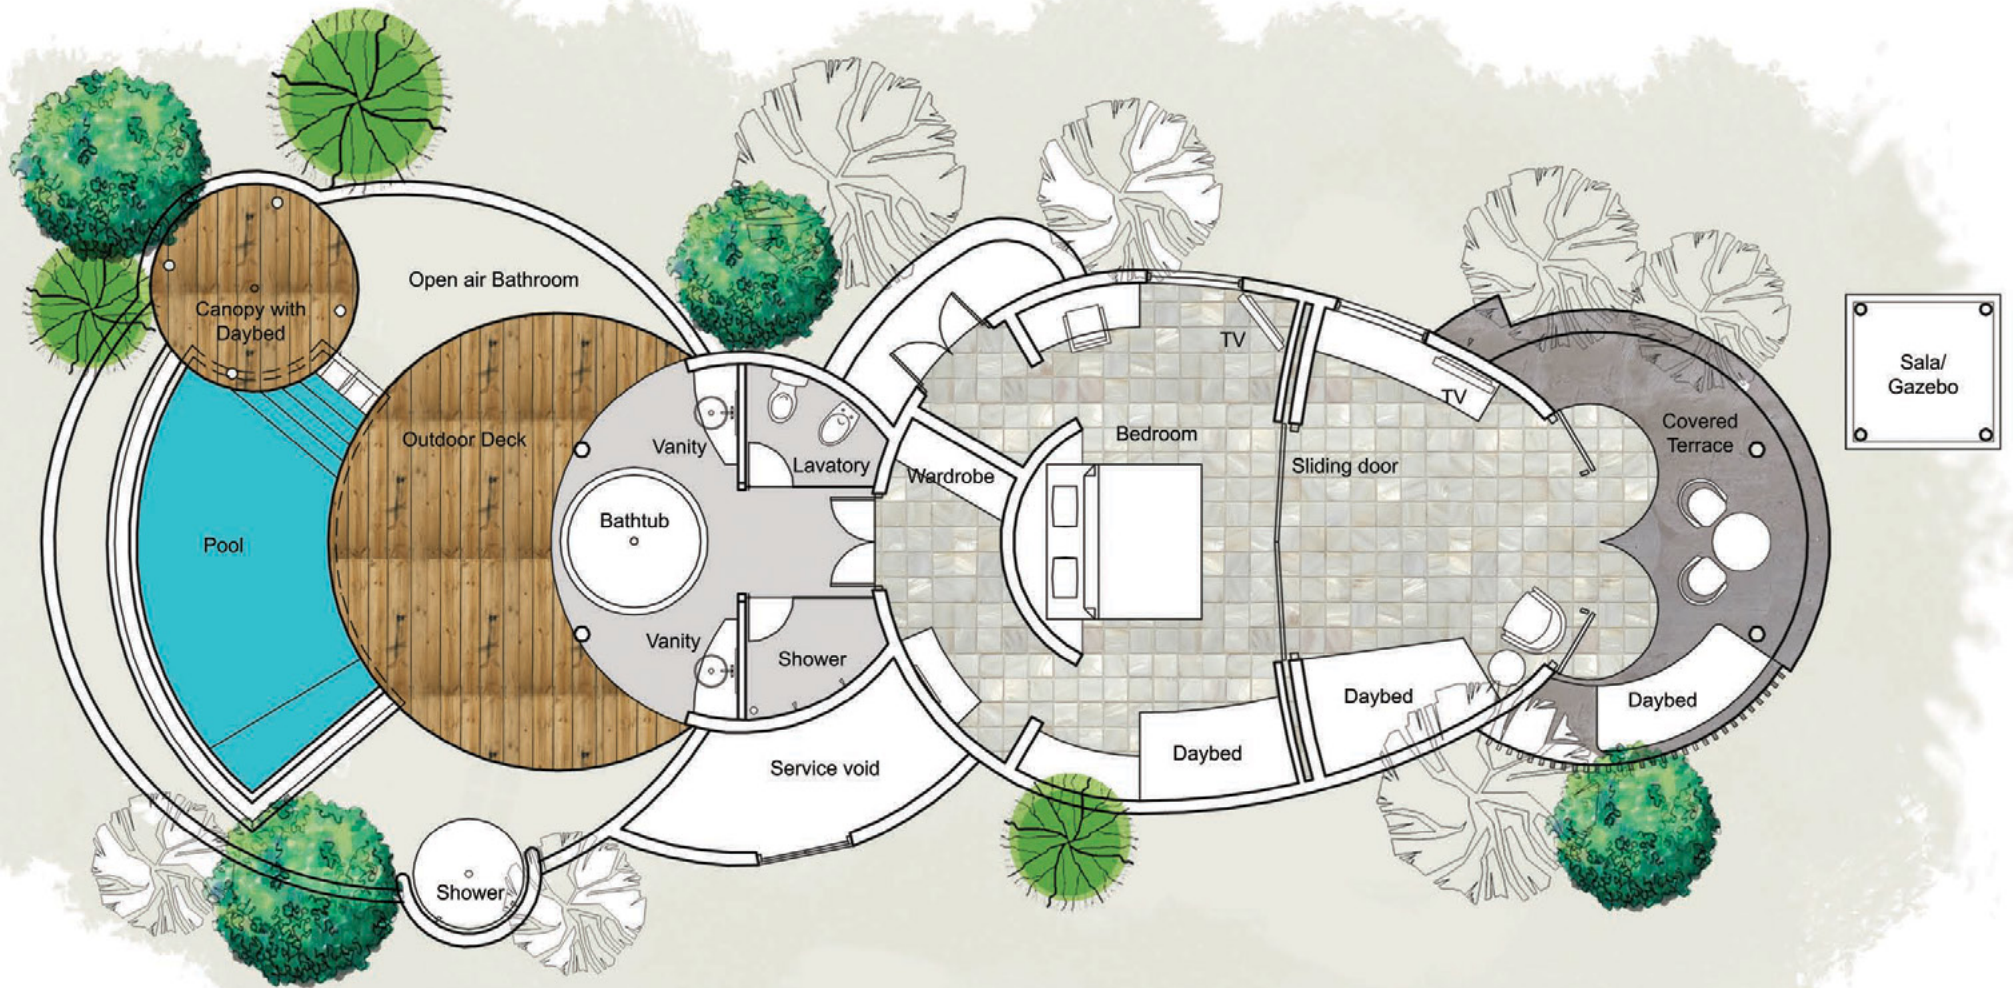

Bedroom	41 sqm
Bathroom	72 sqm
Terrace	17 sqm
Total	128 sqm

BEACH VILLA

The SUN SIYAM
IRU FUSHI
MALDIVES

Bedroom	41 sqm
Bathroom	72 sqm
Terrace	17 sqm
Total	128 sqm

DELUXE BEACH VILLA

The SUN SIYAM
IRU FUSHI
MALDIVES

Bedroom	41 sqm
Bathroom	72 sqm
Terrace	17 sqm
Total	128 sqm

SUNRISE DELUXE BEACH VILLA

The SUN SIYAM
IRU FUSHI
MALDIVES

Bed Room	41 sqm
Bathroom	72 sqm
Terrace	17 sqm
Pool	21 sqm
Total	150 sqm

DELUXE BEACH VILLA WITH POOL

The SUN SIYAM
IRU FUSHI
MALDIVES

FAMILY DELUXE BEACH VILLA WITH POOL

Bedroom	51 sqm
Bathroom	77 sqm
Terrace	15 sqm
Total	143 sqm

POOL BEACH VILLA

The SUN SIYAM
IRU FUSHI
MALDIVES

WATER VILLA

HORIZON WATER VILLA

SUNSET HORIZON WATER VILLA

INFINITY WATER VILLA

Indoor	210 sqm
Deck	180 sqm
Exterior	360 sqm
Total	780 sqm

HIDDEN RETREAT

AQUA RETREAT

The SUN SIYAM
IRU FUSHI
MALDIVES

First Floor

Indoor	442 sqm
Deck	158 sqm
Total	600 sqm