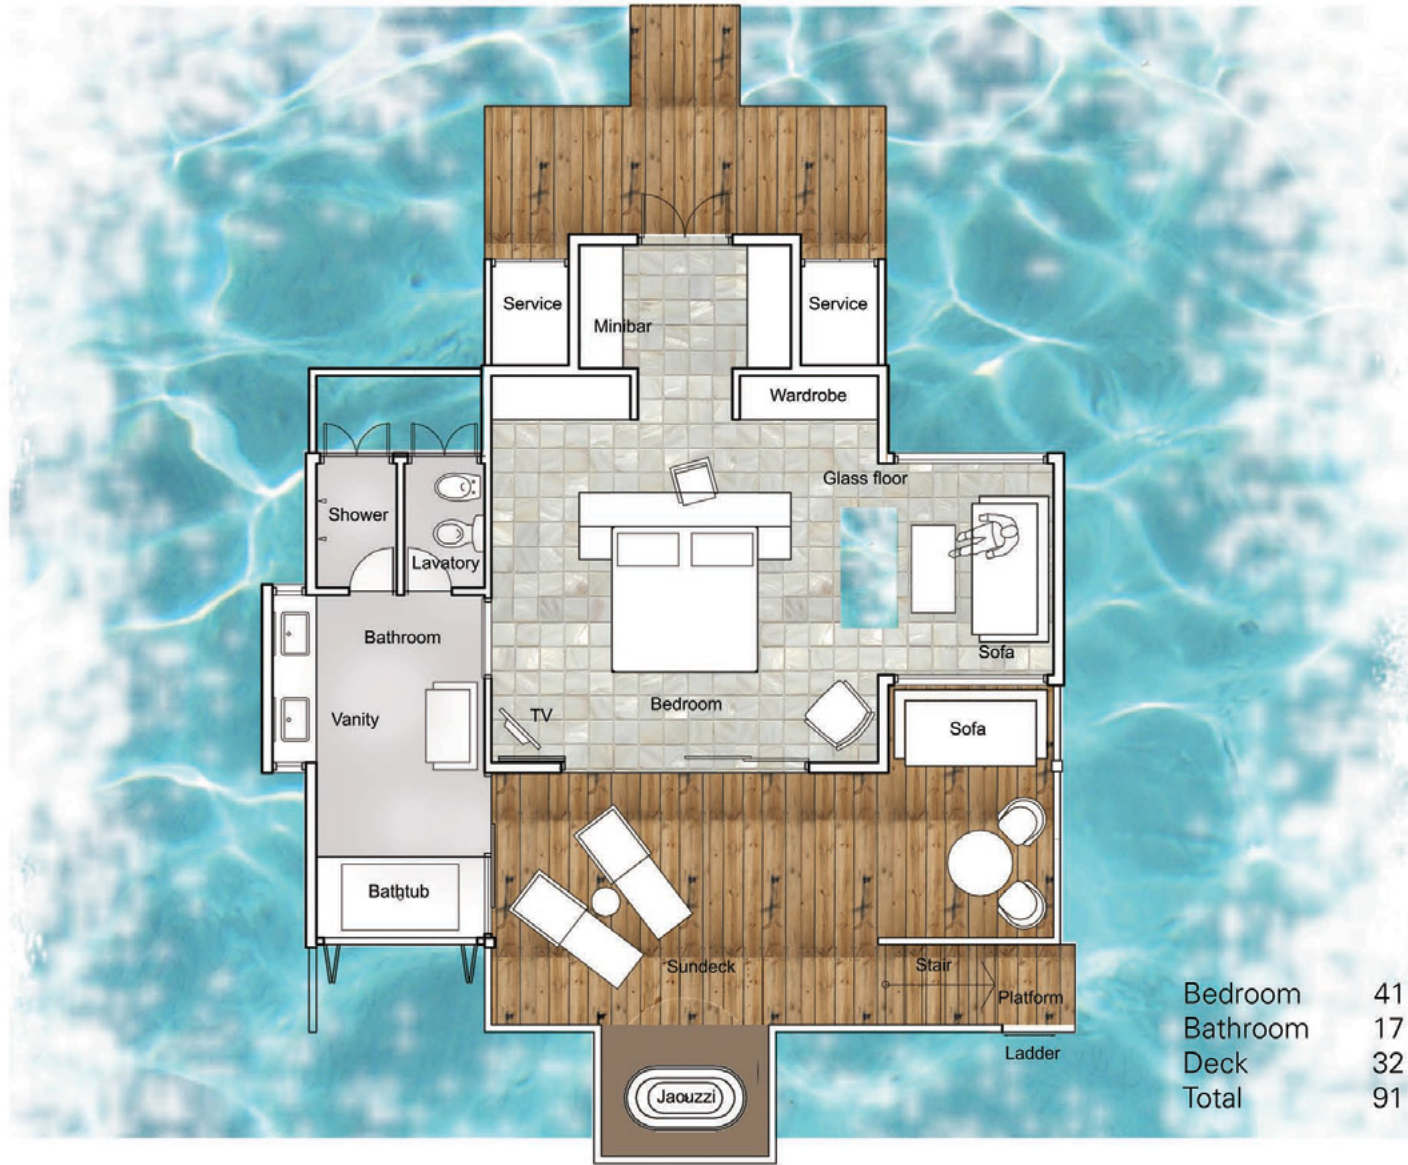

Bedroom	41 sqm
Bathroom	72 sqm
Terrace	17 sqm
Total	128 sqm

BEACH VILLA

The SUN SIYAM
IRU FUSHI
MALDIVES

Bedroom	41 sqm
Bathroom	72 sqm
Terrace	17 sqm
Total	128 sqm

DELUXE BEACH VILLA

The SUN SIYAM
IRU FUSHI
MALDIVES

Bedroom	41 sqm
Bathroom	72 sqm
Terrace	17 sqm
Total	128 sqm

SUNRISE DELUXE BEACH VILLA

The SUN SIYAM
IRU FUSHI
MALDIVES

Bed Room	41 sqm
Bathroom	72 sqm
Terrace	17 sqm
Pool	21 sqm
Total	150 sqm

DELUXE BEACH VILLA WITH POOL

The SUN SIYAM
IRU FUSHI
MALDIVES

FAMILY DELUXE BEACH VILLA WITH POOL

Bedroom	51 sqm
Bathroom	77 sqm
Terrace	15 sqm
Total	143 sqm

POOL BEACH VILLA

The SUN SIYAM
IRU FUSHI
MALDIVES

WATER VILLA

HORIZON WATER VILLA

SUNSET HORIZON WATER VILLA

INFINITY WATER VILLA

Indoor	210 sqm
Deck	180 sqm
Exterior	360 sqm
Total	780 sqm

HIDDEN RETREAT

AQUA RETREAT

The SUN SIYAM
IRU FUSHI
MALDIVES

First Floor

Indoor	442 sqm
Deck	158 sqm
Total	600 sqm