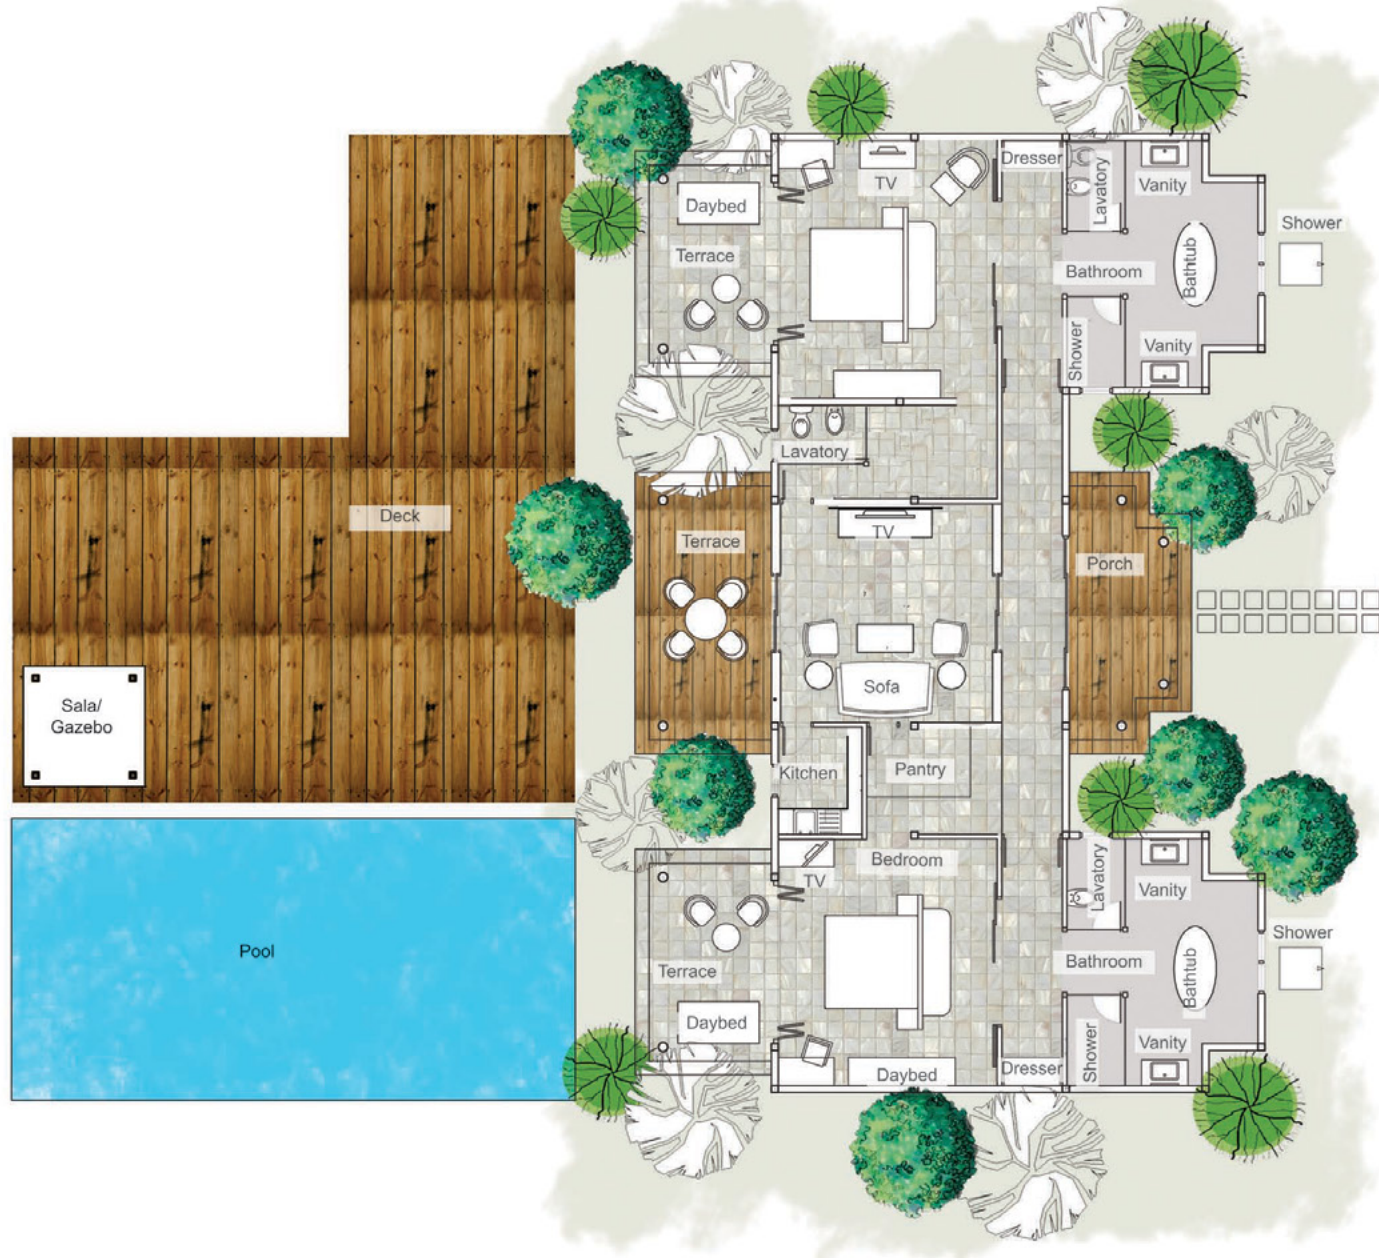

Bedroom	41 sqm
Bathroom	72 sqm
Terrace	17 sqm
Total	128 sqm

BEACH VILLA

The SUN SIYAM
IRU FUSHI
MALDIVES

Bedroom	41 sqm
Bathroom	72 sqm
Terrace	17 sqm
Total	128 sqm

DELUXE BEACH VILLA

The SUN SIYAM
IRU FUSHI
MALDIVES

Bedroom	41 sqm
Bathroom	72 sqm
Terrace	17 sqm
Total	128 sqm

SUNRISE DELUXE BEACH VILLA

The SUN SIYAM
IRU FUSHI
MALDIVES

Bed Room	41 sqm
Bathroom	72 sqm
Terrace	17 sqm
Pool	21 sqm
Total	150 sqm

DELUXE BEACH VILLA WITH POOL

The SUN SIYAM
IRU FUSHI
MALDIVES

FAMILY DELUXE BEACH VILLA WITH POOL

Bedroom	51 sqm
Bathroom	77 sqm
Terrace	15 sqm
Total	143 sqm

POOL BEACH VILLA

The SUN SIYAM
IRU FUSHI
MALDIVES

WATER VILLA

HORIZON WATER VILLA

SUNSET HORIZON WATER VILLA

INFINITY WATER VILLA

Indoor	210 sqm
Deck	180 sqm
Exterior	360 sqm
Total	780 sqm

HIDDEN RETREAT

AQUA RETREAT

The SUN SIYAM
IRU FUSHI
MALDIVES

First Floor

Indoor	442 sqm
Deck	158 sqm
Total	600 sqm