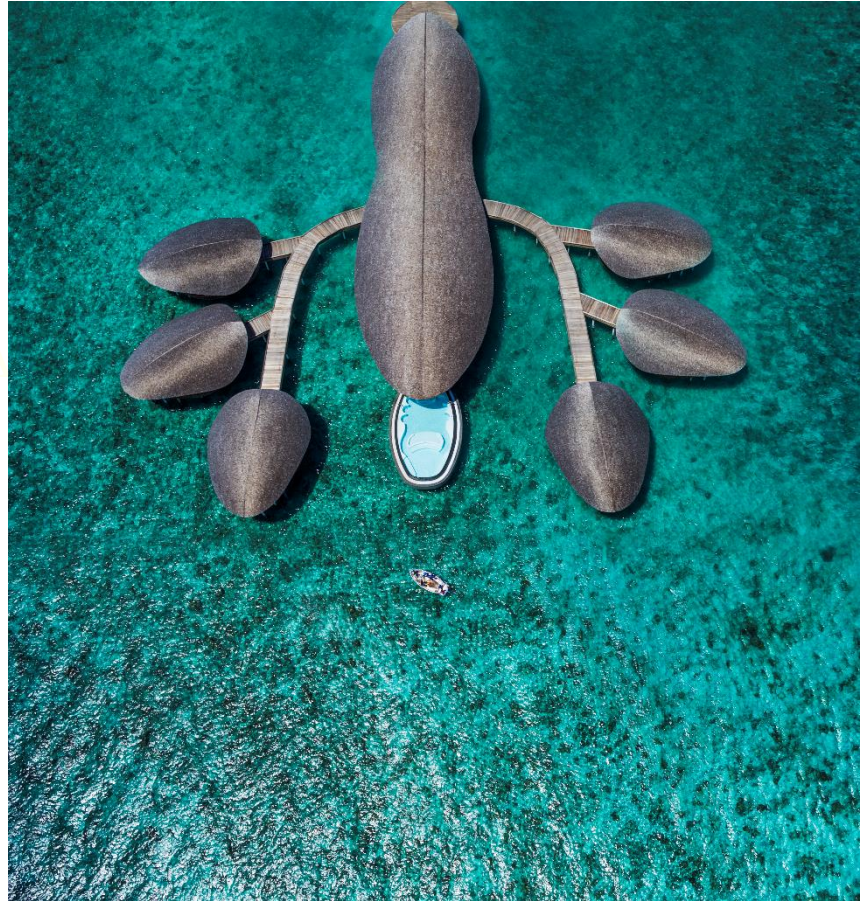

ST REGIS
MALDIVES • VOMMULI

IRIDIUM SPA